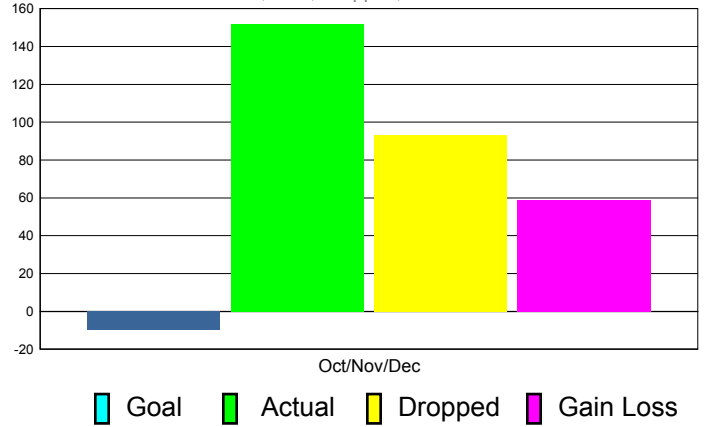

Membership Results 2011-2012

Goal, New, Dropped, Gain/Loss